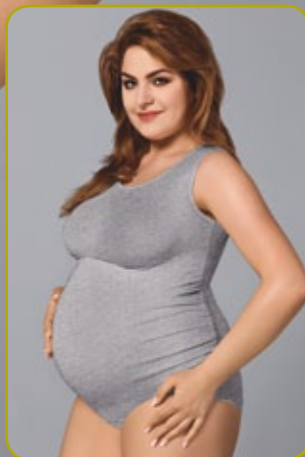

Art. BDM001
czarny/black (CZA)
S, M, L, XL, 2XL

melanz/melange (SZM)

Art. BDM021
melanz/melange (SZM)
S, M, L, XL, 2XL