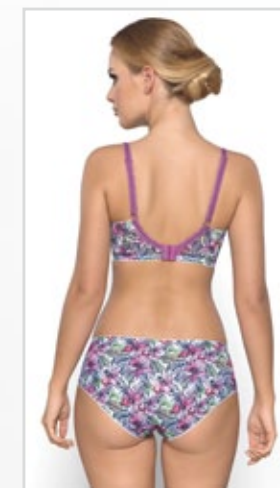

PETRA

Art. BS0767-FIO

SEMI SOFT

dzika orchidea/wild orchid (FIO)

figi/briefs GFP767-FIO
S, M, L, XL, 2XL, 3XL, 4XL

65	EFGHIJK
70	DEFGHIJ
75	CDEFGHI
80	BCDEFGH
85	BCDEFG
90	BCDEF
95	BCDE