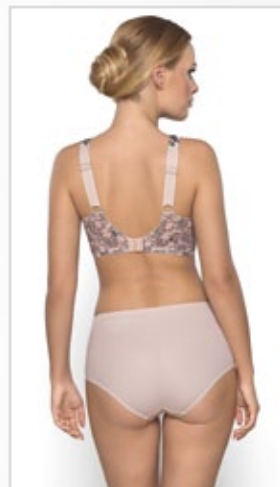

LILIANNA

Art. BS0657-ROZ

SOFT

porcelanowy paw/
porcelain peacock (ROZ)

figi/briefs GFP657-ROZ 
S, M, L, XL, 2XL, 3XL, 4XL

- 65 EFGHIJK
- 70 DEFGHIJ
- 75 CDEFGHI
- 80 BCDEFGH
- 85 BCDEFG
- 90 BCDEF
- 95 BCDE

4

ERIN

Art. BS0726-GRA

FULL CUP

szafir/sapphire (GRA)

 figi/briefs GFP726-GRA
S, M, L, XL, 2XL, 3XL, 4XL

- 65 DEFGHIJK
- 70 CDEFGHIJ
- 75 BCDEFGHI
- 80 BCDEFGH
- 85 BCDEFG
- 90 BCDEF
- 95 BCDE

5