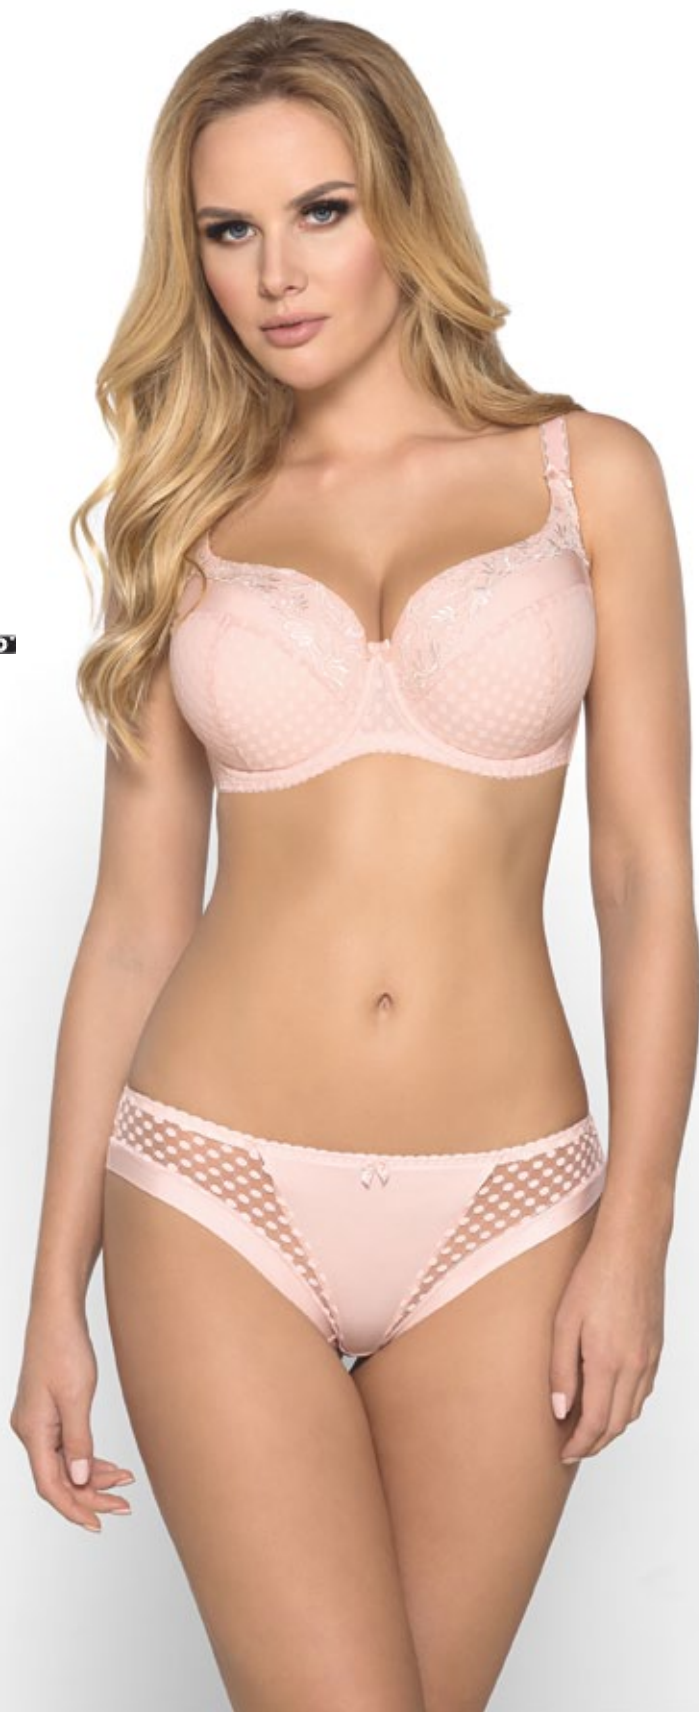

PEGGY

Art. BS0772-ROZ

FULL CUP

wata cukrowa/
cotton candy (ROZ)

figi brazilian/
brazilian briefs GFB772-ROZ
S, M, L, XL, 2XL

65 DEFGHIJK
70 CDEFGHIJ
75 BCDEFGHI
80 BCDEFGH
85 BCDEFG
90 BCDEF
95 BCDE