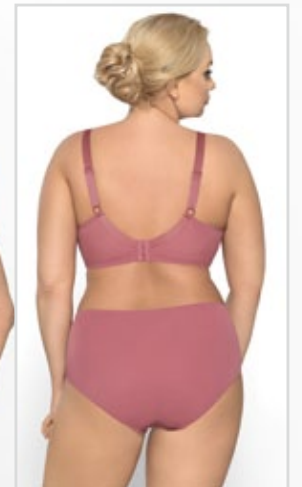

AUGUSTINA MAXI

Art. BSM757-ROZ

SEMI SOFT

flamingo/flamingo (ROZ)

figi/briefs GFM757-ROZ
S, M, L, XL, 2XL, 3XL, 4XL

70	KL
75	JKL
80	IJKL
85	HIJKL
90	GHIJK
95	FGHIJ
100	DEFGHI
105	CDEFGH