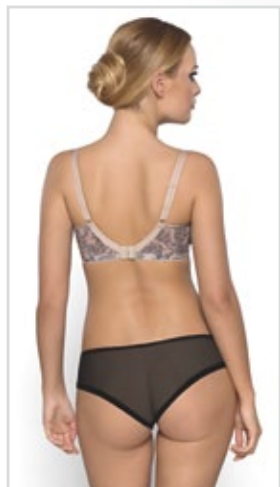

SPRING
SUMMER 2018

SB13

LIZZIE

Art. BS0658-ROZ

SOFT BALCONETTE

porcelanowy paw/
porcelain peacock (ROZ)

figi brazilian/
brazilian briefs GFB658-ROZ
S, M, L, XL, 2XL

65 EFGHIJ
70 DEFGHI
75 CDEFGH
80 BCDEFG
85 BCDEF
90 BCDE
95 BCD