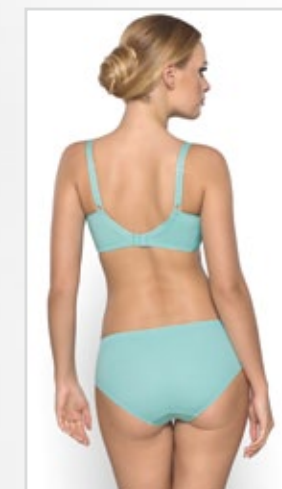

SUSAN

Art. BS0761-SEL

SEMI SOFT

lodowy błękit/ice blue (SEL)

figi/briefs GFP761-SEL
S, M, L, XL, 2XL, 3XL, 4XL

65	EFGHIJK
70	DEFGHIJ
75	CDEFGHI
80	BCDEFGH
85	BCDEFG
90	BCDEF
95	BCDE