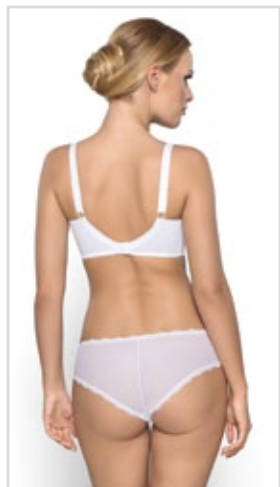

65	EFGHIJK
70	DEFGHIJ
75	CDEFGHI
80	BCDEFGH
85	BCDEFG
90	BCDEF
95	BCDE

35

WILMA

Art. BS0771-BIA

SEMI SOFT

wiosenny poranek/
spring morning (BIA)

figi brazilian/
brazilian briefs GFB771-BIA
S, M, L, XL, 2XL

65	EFGHIJK
70	DEFGHIJ
75	CDEFGHI
80	BCDEFGH
85	BCDEFG
90	BCDEF
95	BCDE