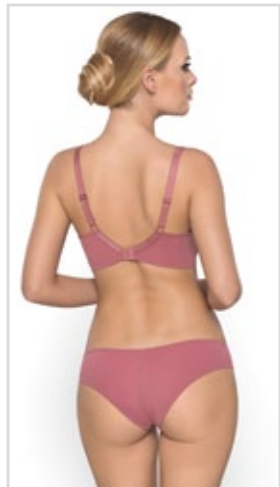

AUGUSTINA

Art. BS0757-ROZ

SEMI SOFT

flamingo/flamingo (ROZ)

figi brazilian/
brazilian briefs GFB757-ROZ
S, M, L, XL, 2XL

65	EFGHIJK
70	DEFGHIJ
75	CDEFGHI
80	BCDEFGH
85	BCDEFG
90	BCDEF
95	BCDE