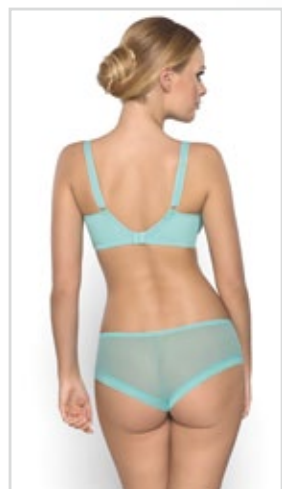

SOFIA

Art. BS0760-SEL

FULL CUP

lodowy błękit/ice blue (SEL)

szorty/shorts GFS760-SEL
S, M, L, XL, 2XL

65	DEFGHIJK
70	CDEFGHIJ
75	BCDEFGHI
80	BCDEFGH
85	BCDEFG
90	BCDEF
95	BCDE